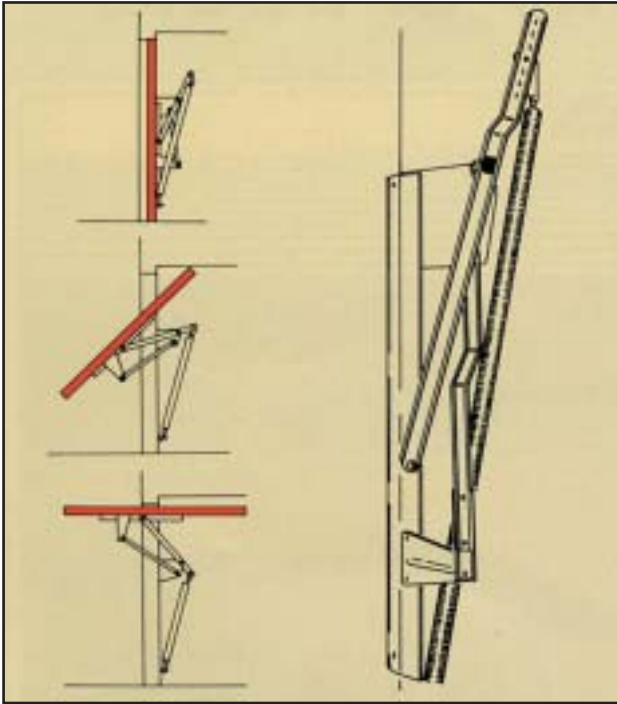

## Spring-Assisted Tilt-Up Doors

### Operation

'Springaway' operation comprises an ingenious spring assistance system which is adjusted at installation to give an easy lift action, complete with 'anti-slamming' feature.

Springaway doors are custom-made for individual requirements and are supplied with a handle-lockset for ease and security. Installation is carried out by factory-trained experts.

Several models of hardware fittings are designed to cover the complete range of residential garage door requirements. Features include roller bearing fittings at the main pivot points, two separate adjustments for door weights and a patented anti-slamming attachment which gives excellent performance.