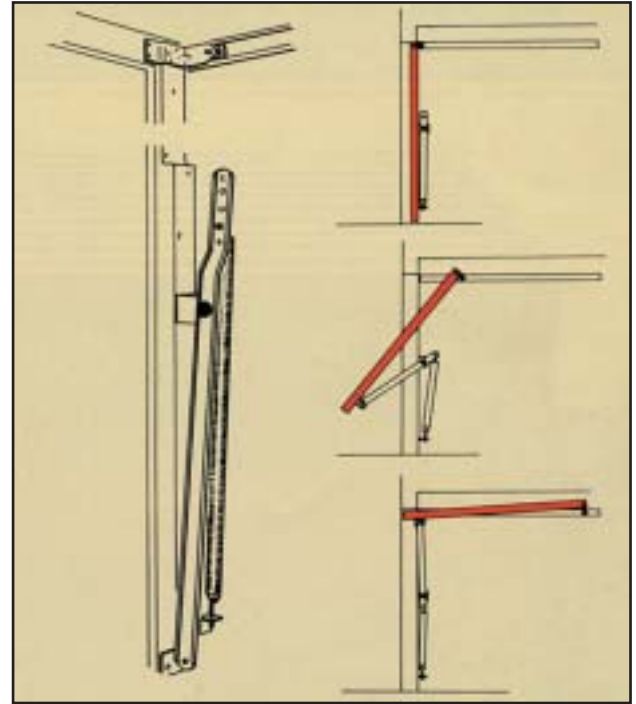

## Spring-Assisted Tilt-Up Doors

### Operation

'Springaway' operation comprises an ingenious spring assistance system which is adjusted at installation to give an easy lift action, complete with 'anti-slamming' feature.

Springaway doors are custom-made for individual requirements and are supplied with a handle-lockset for ease and security. Installation is carried out by factory-trained experts.

Several models of hardware fittings are designed to cover the complete range of residential garage door requirements. Features include roller bearing fittings at the main pivot points, two separate adjustments for door weights and a patented anti-slamming attachment which gives excellent performance.